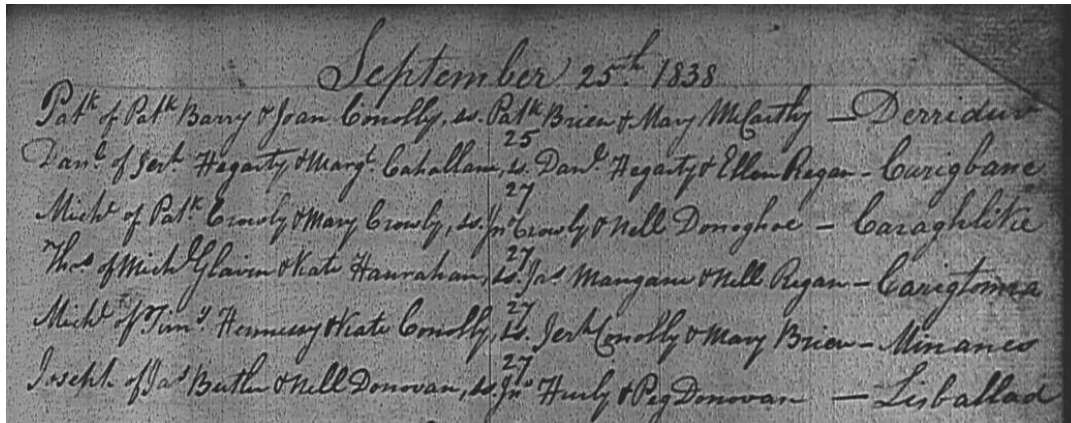

b. Joseph of James Butler and Nell Donovan, baptized 27 Sep 1838:³⁰

c. James of James Butler and Ellen Donovan, baptized 15 Dec 1828³¹